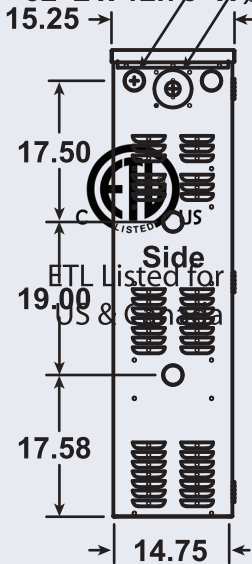

Size: 34W x 15.25D x 41.14H
Shown with 8 GVX3050. Two shelves
standard. Ships knocked down in two
boxes.
Type 1

BATTERY ENCLOSURE KEY
Battery Enclosure Key works with
all MidNite Solar battery enclo-
sures.

MNSHELF
Extra shelf for MNBE-C and MNBE-D
Shelf size: 32L x 12.75W x 1D

Battery Enclosures

MNBE-A

MNBE-C

3 shelf shown

SHELF SIZES

MNBE-A & MNBE-D
32"L x 12.75"W

MNBE-D 2 shelf shown