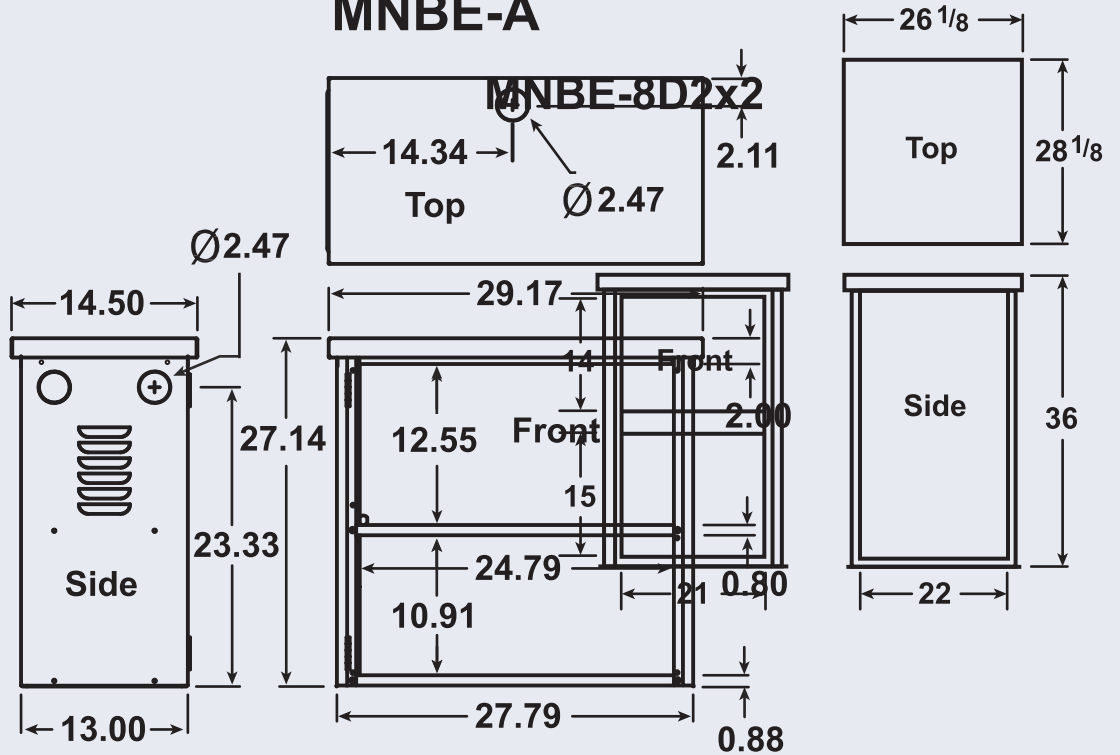

Size: 34W x 15.25D x 41.14H
Shown with 8 GVX3050. Two shelves
standard. Ships knocked down in two
boxes.
Type 1

BATTERY ENCLOSURE KEY
Battery Enclosure Key works with
all MidNite Solar battery enclo-
sures.

MNSHELF
Extra shelf for MNBE-C and MNBE-D
Shelf size: 32L x 12.75W x 1D

Battery Enclosures

MNBE-A

MNBE-C

3 shelf shown

SHELF SIZES

MNBE-A & MNBE-D
32"L x 12.75"W

MNBE-D 2 shelf shown