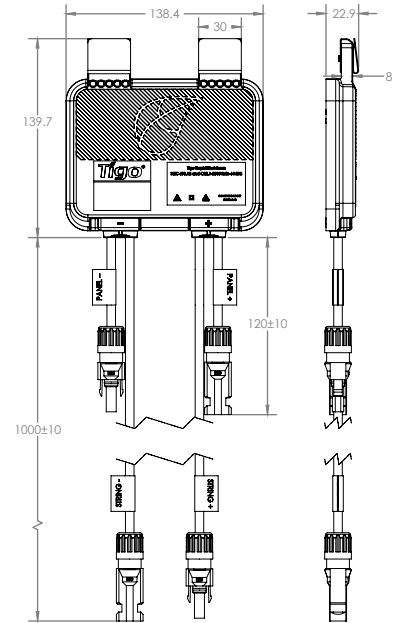

TS4-A-S SPECIFICATIONS

Environmental

Operating Temperature Range	-40°C to +85°C (-40°F to +185°F)
Outdoor Rating	IP68, NEMA 3R

Mechanical

Dimensions	138.4mm x 139.7mm x 22.9mm
Weight	490g

Electrical

Voltage Range	16 - 90V
Maximum Current	15A
Maximum Power	500W
Output Cable Length	1.2m (standard)
Connectors	MC4 (standard)
Communication Type	Wireless

Rapid Shutdown UL Listed (NEC 2014 & 2017 690.12) Yes

Cloud Connect Advanced (CCA) is required for monitoring and TAP is required for rapid shutdown with TS4-A-S.

ORDERING INFORMATION

Standard

456-00252-32 1500V UL / 1000V TÜV, 1.2m cable, MC4

Options

456-00257-12 1000V UL / TÜV, 1.2m cable, MC4 comparable

456-00261-32 1500V UL / TÜV, 1.2m cable, EVO2

456-00263-12 1500V UL / TÜV, 1.2m cable, EVO comparable

For sales info:

sales@tigoenergy.com or 1.408.402.0802

For product info:

Visit tigoenergy.com/products